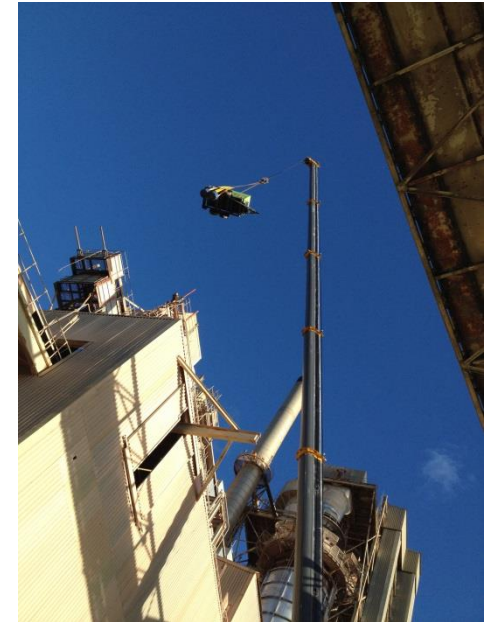

Transformers located in hard to reach places?

On-site transformer oil purification - even on a roof top 300ft high

www.edenoil.co.uk