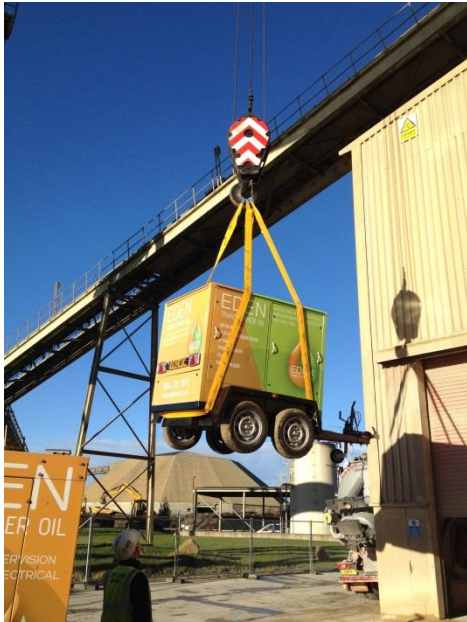

Transformers located in hard to reach places?

On-site transformer oil purification - even on a roof top 300ft high

www.edenoil.co.uk